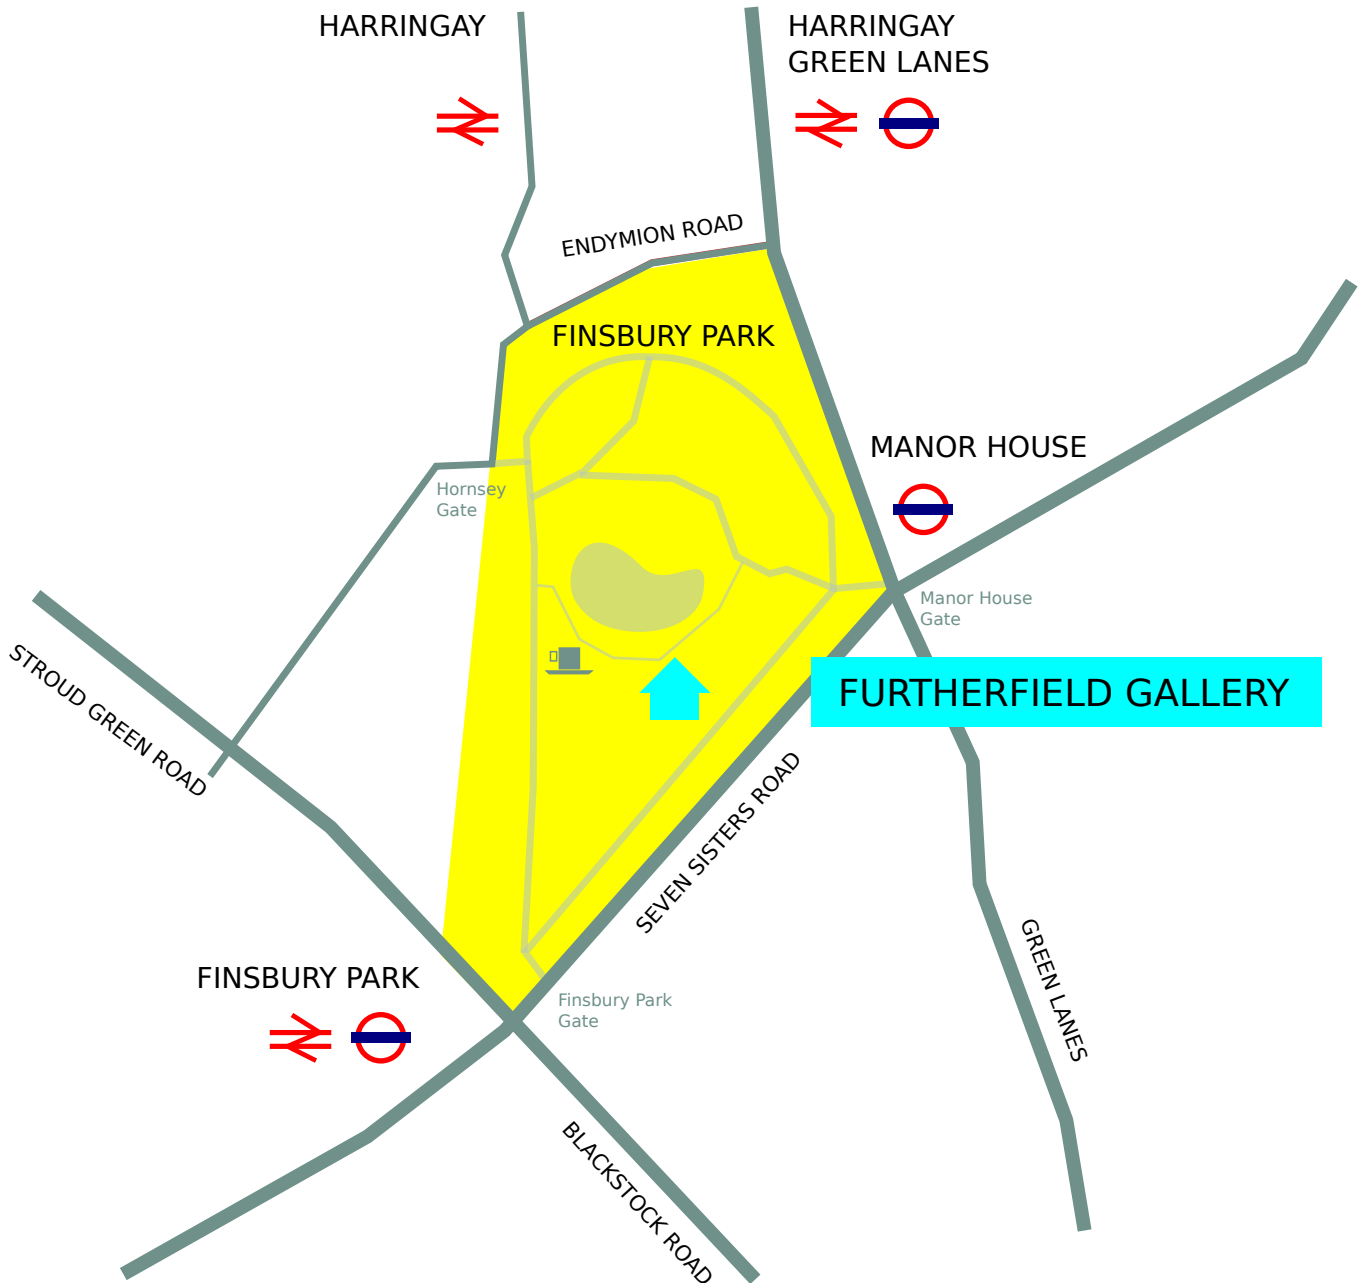

Furtherfield Gallery

McKenzie Pavilion

Finsbury Park, London, N4 2NQ

T: +44 (0)20 8802 2827

Tube: Manor House, Finsbury Park

Buses:

to Finsbury Park (Seven Sisters road): 29, 254, 253

to Finsbury Park Station: 153, 253, 254, 259, 29, 4, N253, N279, N29

to Manor House (Green Lanes): 141, 341

Train: Finsbury Park, Harringay, Harringay Green Lanes